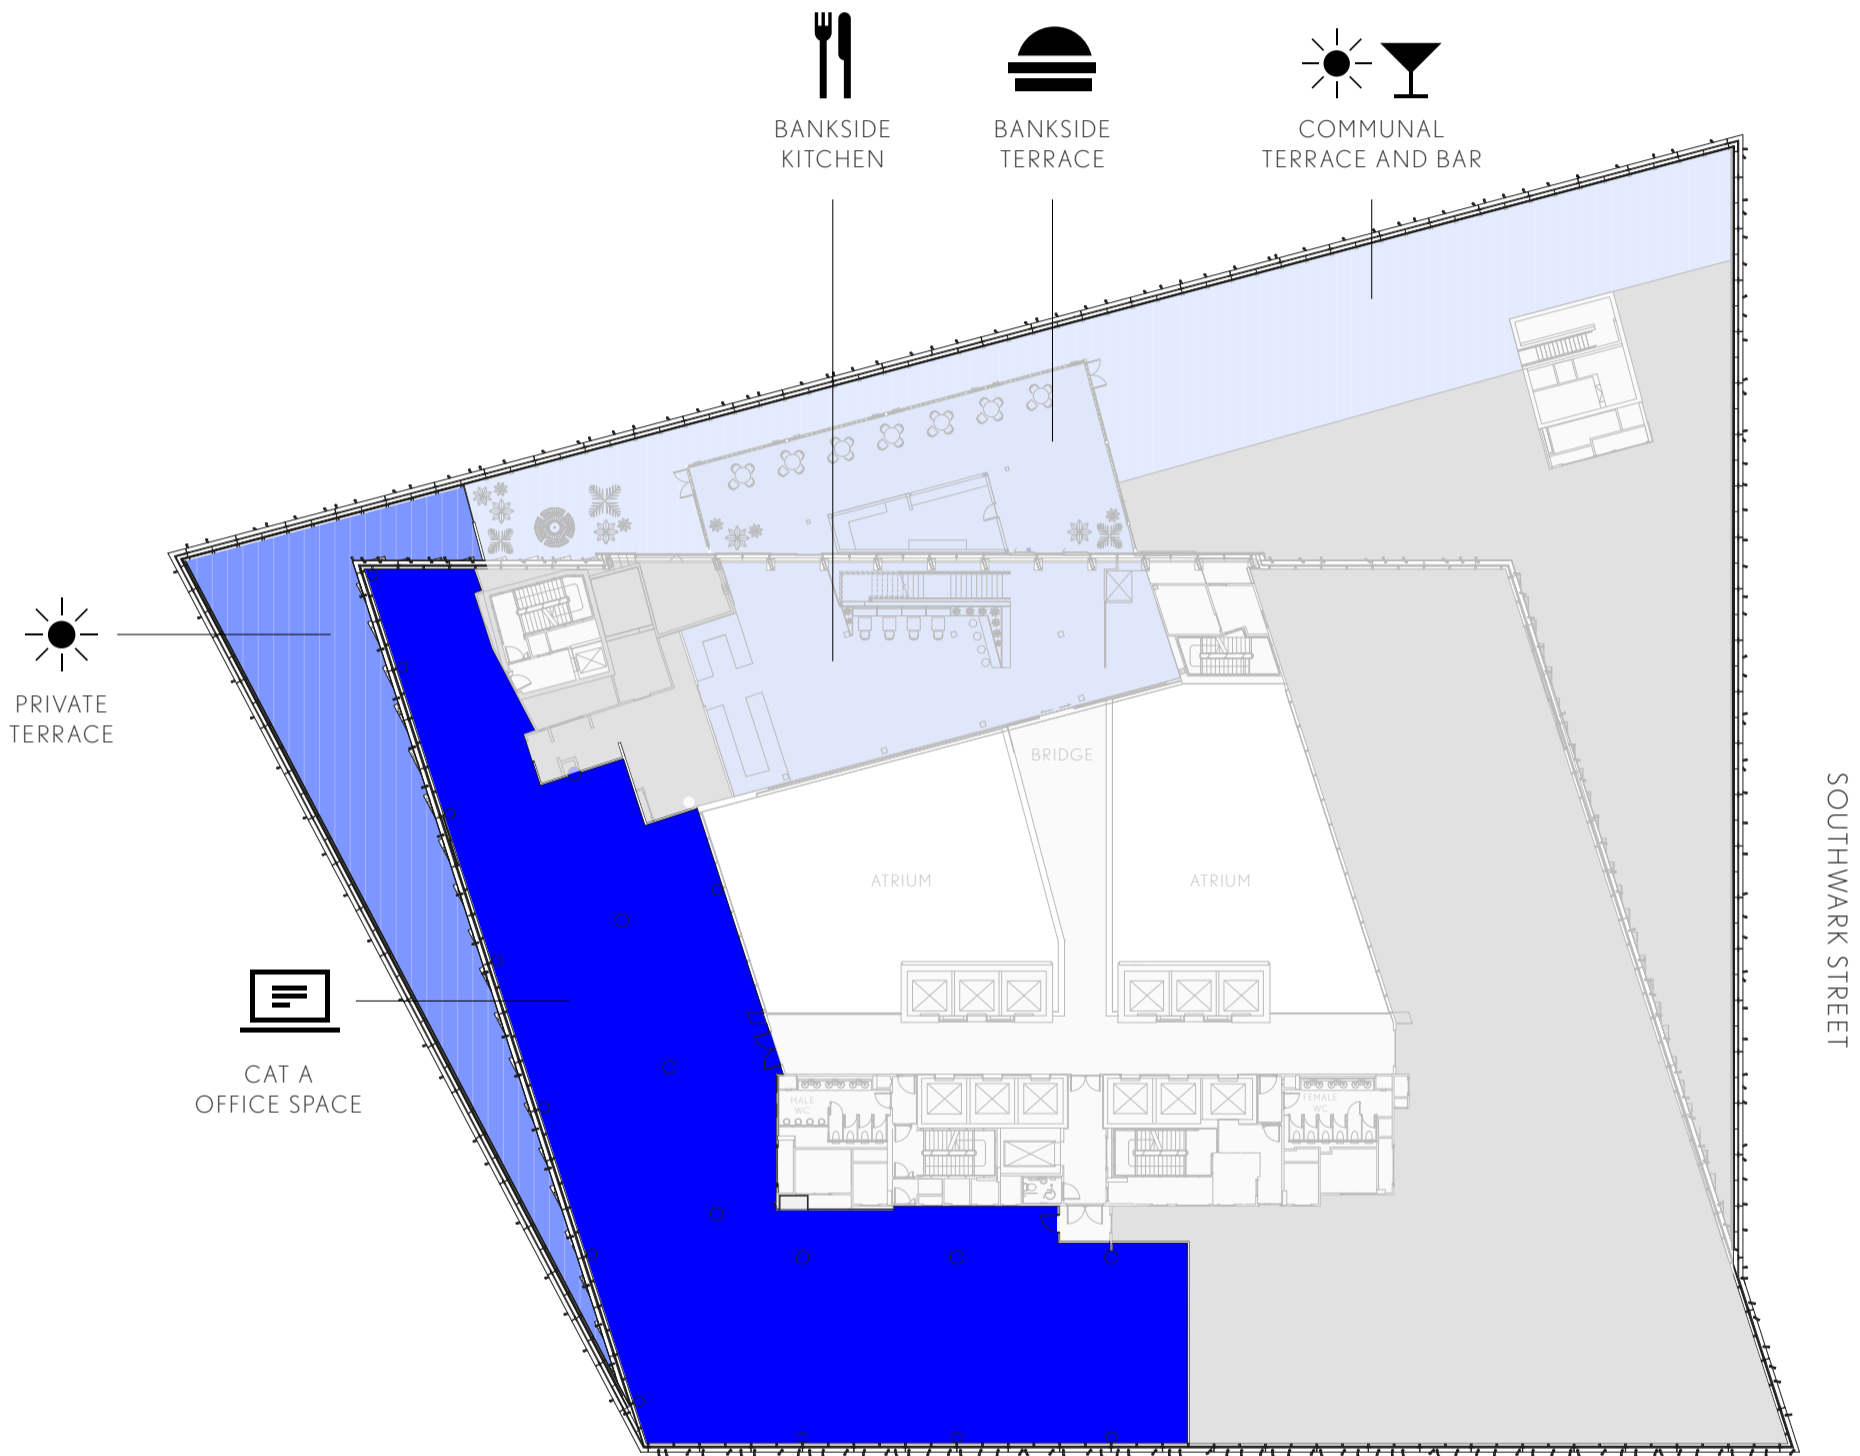

# 10TH FLOOR

9,408 SQ FT

**BLUE FIN**

BUILDING